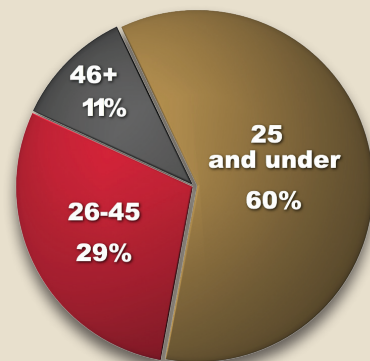

Student Profile:

ETHNICITY

GENDER

AGE

Faculty:
109 Full Time
287 Adjunct

ENROLLMENT

Enrollment:
17,744

Degrees Awarded:
968 Associate in Arts degrees
303 Associate in Science degrees
793 Certificates or other awards

Intercollegiate Athletics

Men's: Baseball, Basketball
 Women's: Cross Country, Softball, Volleyball

College Colors:
Black & Gold

College Mascot:
'Conquor'
 the Conquistador

Student Clubs and Organizations