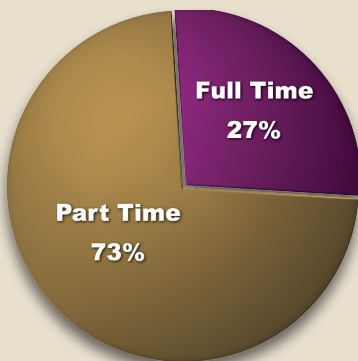

IP/GM
3/11

1-877-TRY-PHCC

www.phcc.edu

Over the last three years, PHCC has had a **55% growth** in the number of students taking online courses and a **63% increase** in the number of online course sections being offered.

Student Profile:

ETHNICITY

GENDER

AGE

Faculty:
109 Full Time
287 Adjunct

ENROLLMENT

Enrollment:
17,744

Degrees Awarded:
968 Associate in Arts degrees
303 Associate in Science degrees
793 Certificates or other awards

Intercollegiate Athletics

Men's: Baseball, Basketball
 Women's: Cross Country, Softball, Volleyball

College Colors:
Black & Gold

College Mascot:
'Conquor'
 the Conquistador

Student Clubs and Organizations